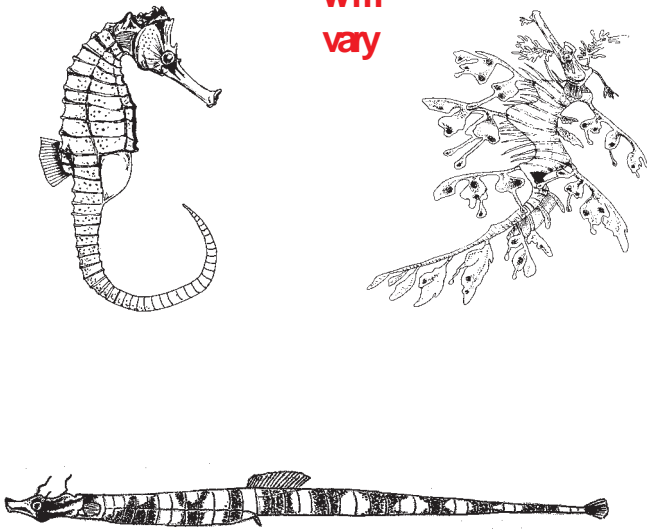

Secret Reef

Circle the animals you see. Put an X on the animal that is the biggest in real life.

Will see all animals

Boneless Beauties

Circle the animals you see. Put an X on the animal that has suction cups on its arms.

Will see all animals

River Journey

Seahorse Gallery

Circle the animals you see. Put an X on your favorite animal.

Answers will vary

Will see all animals

Discovery Hall

Circle the animals you see. Put an X on the animal you touched.

Will see all animals

Cove Forest

Circle the animals you see. Put an X on the animal that has fur.

Will see all animals

Delta Swamp

Circle the animals you see. Put an X on the animal that has feathers.

Will see all animals

Gulf of Mexico

Circle the animals you see. Put an X on the animal that can sting. **Will see all animals**

Nickajack Lake

Circle the animals you see. Put an X on the animal that has "whiskers". **Will see all animals**